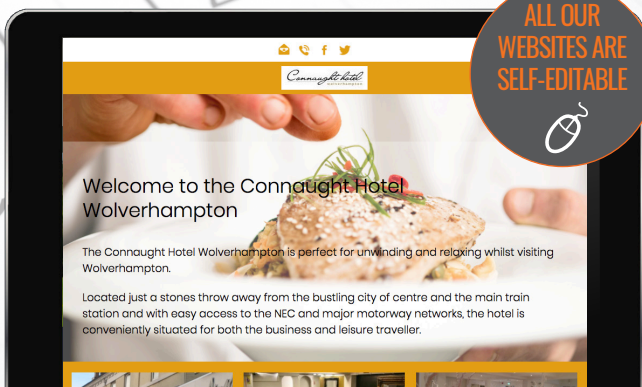

BOOST YOUR BOOKINGS

with an **it'seeze** Wolverhampton website

+ Stand out with a unique, professional design

+ Improve your search engine rankings

+ Showcase your accommodation

+ Include guest reviews

+ Take direct bookings & payments