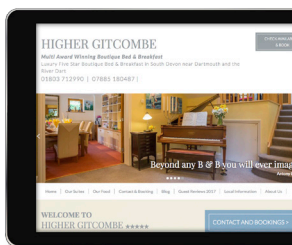

GET IN TOUCH

Tel: 01785 528 001 Mobile / Text: 07969 735 435
graham.nicklin@itseeze.com / www.itseeze-wolverhampton.co.uk

*Prices exclude VAT